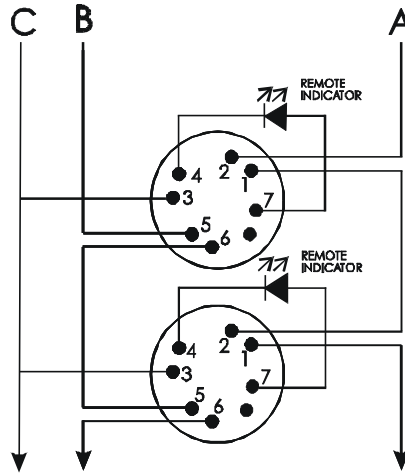

Please find below a table, which shows the old Base part number and its new YBO equivalent.

OLD PART NO.	NEW PART NO.	BASE DESCRIPTION
YBK-R/5	YBO-R/5	Standard base with remote LED
YBK-R/5SK	YBO-R/5SK	Standard base with schottky diode and remote LED
YBK-R/5ZD	YBO-R/5ZD	Standard base with zener diode and remote LED
YBK-R/5PA	YBO-R/5PA	Sav-wire base with remote LED

BASE MOULDING

Please find below a drawing of the new style YBO Base moulding, and as you can see from this the terminal markings are exactly the same as the YBK style moulding.

The new YBO Bases are wired exactly the same as the previous YBK style, with the exception of the YBO-R/5PA.

Please find below a wiring diagram for each type of Base.

A: Zone (+)
 B: Zone (-)
 C: Cable Screen

YBO-R/5
 YBO-R/5SK
 YBO-R/5ZD

YBO-R/5PA

COMPATIBILITY WITH ADDRESSABLE MASTER BASES

The YBO style Bases are also compatible with the ESP Master Base, please find listed below a full compatibility chart.

Head	Base Type	Slave Base Type	Fire indicated	Head LED's illuminated	Base LED illuminated
CDX	YCA-RL/5H2	YBF-RL/4H5 + CD Head	YES	N/A	YES
		YBN-R/4 + CDX Head	YES	YES	N/A
		YBO-R/5 + CDX Head	YES	YES	N/A